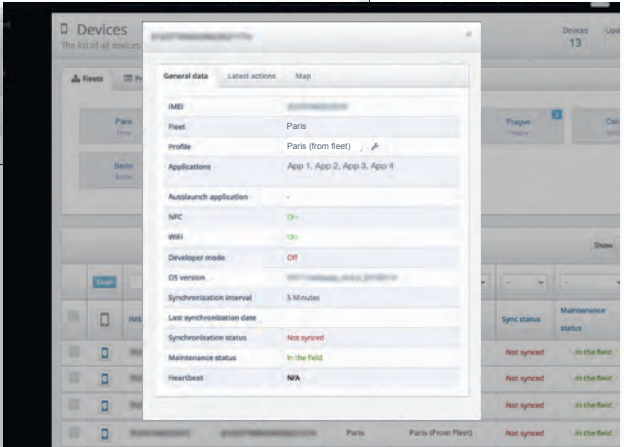

CENTRALIZED MANAGEMENT
OF FLEETS FOR FULL CONTROL

SECURE APPLICATION PUSH
TO ENSURE COMPLIANCE

OVER 40,000 DEVICES MANAGED DAILY WORLDWIDE

FAMOCO ENTERPRISE ANDROID IS DESIGNED FOR BUSINESS.
 IT DEDICATES TABLETS, SMARTPHONES AND ALL ANDROID DEVICES
 TO YOUR ENTERPRISE PROCESSES.

A centralized and integrated over-the-air device management platform, providing a closed-loop and highly secure end-to-end solution.

All applications run in a **secure execution environment**.
 Device users cannot install applications.
 Applications are **distributed over-the-air** by the fleet manager.