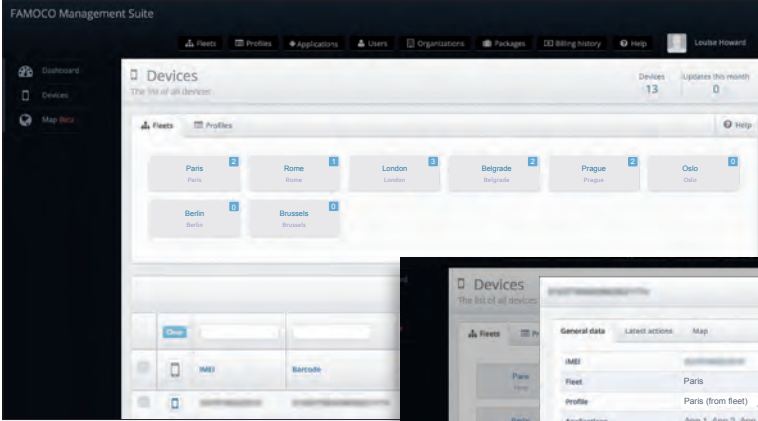

CENTRALIZED MANAGEMENT
OF FLEETS FOR FULL CONTROL

SECURE APPLICATION PUSH
TO ENSURE COMPLIANCE

OVER 40,000 DEVICES MANAGED DAILY WORLDWIDE

FAMOCO ENTERPRISE ANDROID IS DESIGNED FOR BUSINESS.
 IT DEDICATES TABLETS, SMARTPHONES AND ALL ANDROID DEVICES
 TO YOUR ENTERPRISE PROCESSES.

A centralized and integrated over-the-air device management platform, providing a closed-loop and highly secure end-to-end solution.

All applications run in a **secure execution environment**.
 Device users cannot install applications.
 Applications are **distributed over-the-air** by the fleet manager.